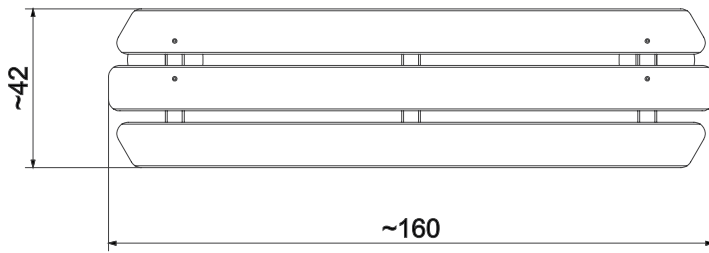

### Information about the product

|                             |                 |
|-----------------------------|-----------------|
| Dimensions                  | ca. 160 x 42 cm |
| Overall height              | ca. 45 cm       |
| Availability of spare parts | Yes             |

### Functions

SCALE 1:20

**Materials**

Natural robinia wood