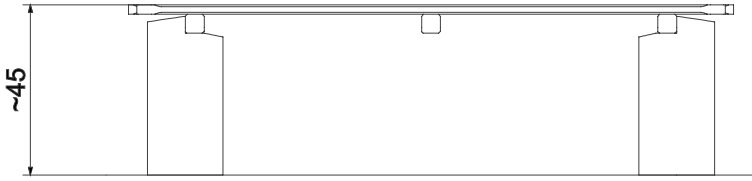

### Information about the product

|                             |                 |
|-----------------------------|-----------------|
| Dimensions                  | ca. 160 x 42 cm |
| Overall height              | ca. 45 cm       |
| Availability of spare parts | Yes             |

### Functions

SCALE 1:20

**Materials**

Natural robinia wood